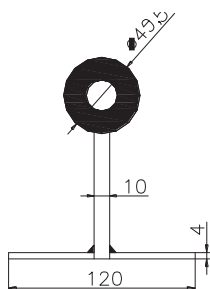

Стопер Estebro® за плъзгачи се врати 70x130 мм

Designation: Stopper to screw

Family: Auxiliary fittings

Material: Laminated plate S275 and 11SMn30 steel

Finish: Zinc-plated

Description: Welded component installed at the end of a sliding door track. The plastic piece, made of soft material, stops the door at the end of its course avoiding its derailment. It is screwed to the floor.

Продукт: [Стопер Estebro® за плъзгачи се врати 70x130 мм](#)

Категория: [Плъзгачи се врати](#)

Бранд: [Estebro®](#)

Категория бранд: [Стопер Estebro®](#)