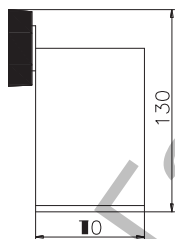

Стопер Estebro® за плъзгачи се врати 70x130 мм

Designation: Stopper to screw

Family: Auxiliary fittings

Material: Laminated plate S275 and 11SMn30 steel

Finish: Zinc-plated

Description: Welded component installed at the end of a sliding door track. The plastic piece, made of soft material, stops the door at the end of its course avoiding its derailment. It is screwed to the floor.

Продукт: [Стопер Estebro® за плъзгачи се врати 70x130 мм](#)

Категория: [Плъзгачи се врати](#)

Бранд: [Estebro®](#)

Категория бранд: [Стопер Estebro®](#)