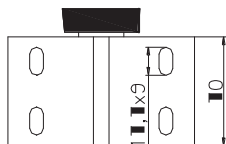

Стопер Estebro® за плъзгачи се врати 70x130 мм

Designation: Stopper to screw

Family: Auxiliary fittings

Material: Laminated plate S275 and 11SMn30 steel

Finish: Zinc-plated

Description: Welded component installed at the end of a sliding door track. The plastic piece, made of soft material, stops the door at the end of its course avoiding its derailment. It is screwed to the floor.

Продукт: [Стопер Estebro® за плъзгачи се врати 70x130 мм](#)

Категория: [Плъзгачи се врати](#)

Бранд: [Estebro®](#)

Категория бранд: [Стопер Estebro®](#)